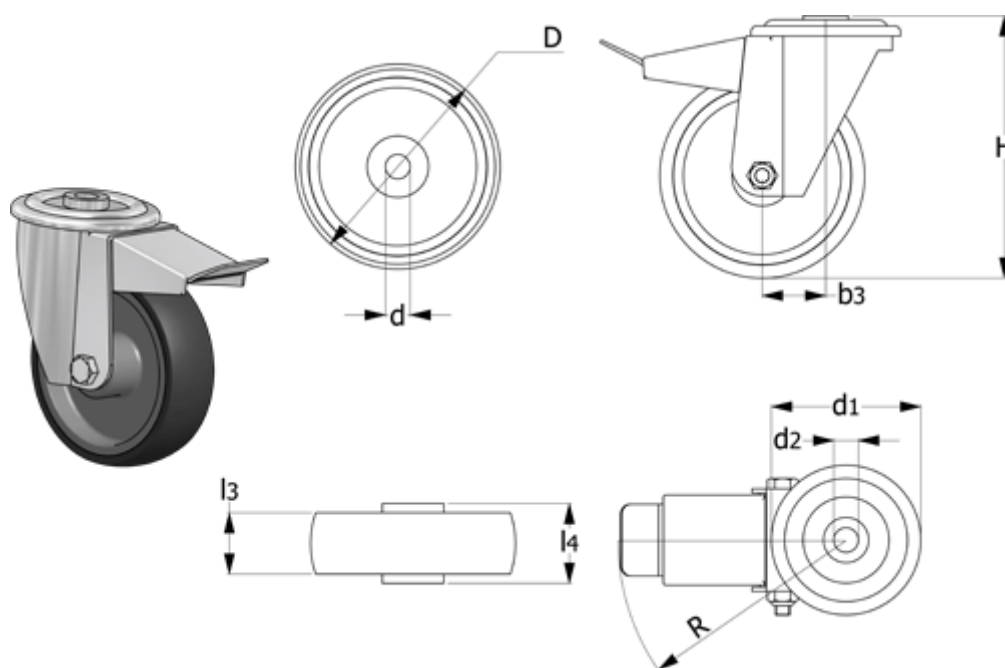

Article number: 2314452761

Description: E+G Thermoplastic wheel 452761
RE.G1-125-FBF turning plate w/brake

Measures

b3	= 37	l3	= 35
Code	= 452761	l4	= 44
d	= 15	R	= 120
D	= 125	Rolling resistance (N)	= 1200
d1	= 73	Type	= RE.G1-125-FBF
d2	= 12		
Dynamic load (N)	= 1200		
g	= 950		